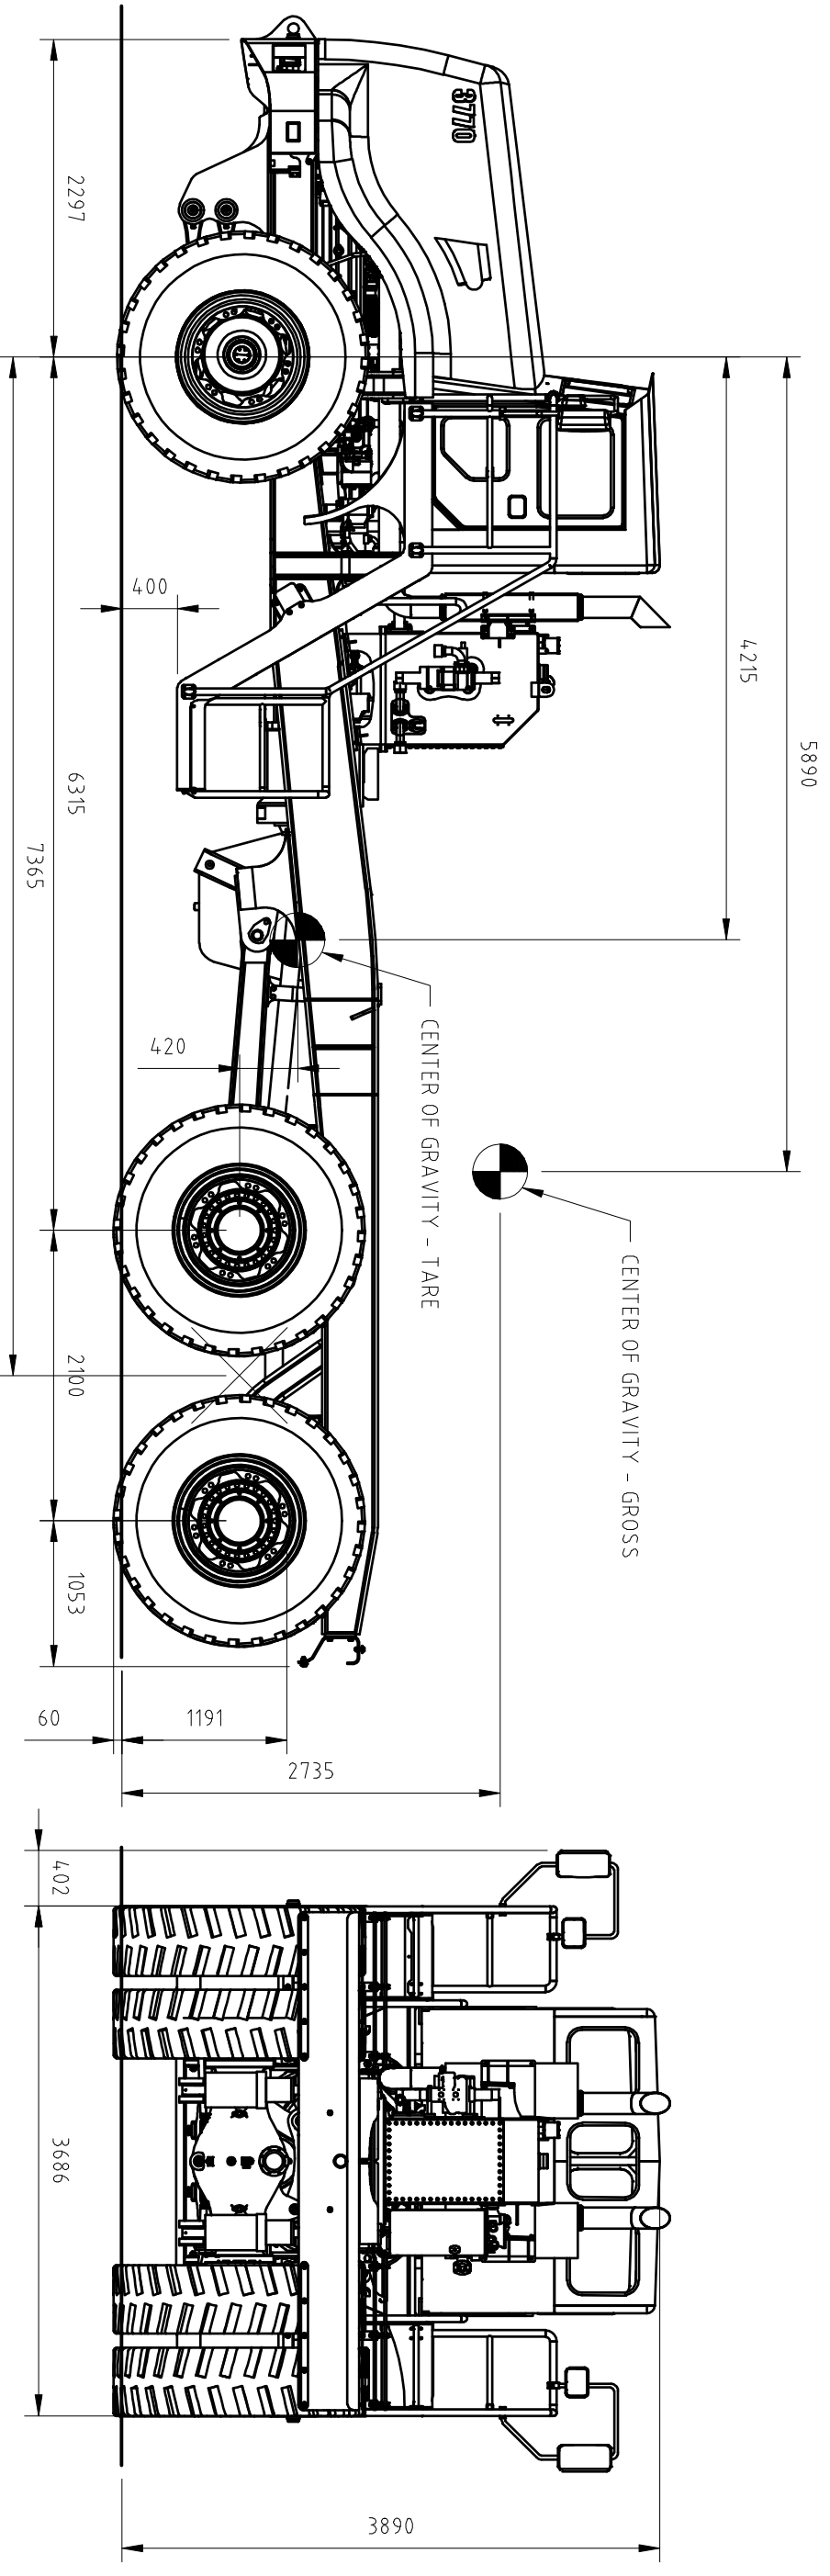

THE INFORMATION CONTAINED HEREON IS THE PROPERTY OF HAULMAX PTY LTD. WITHOUT WRITTEN PERMISSION, ANY COPYING, TRANSMITTAL TO OTHERS, AND ANY USE EXCEPT THAT FOR WHICH IT IS LOANED, IS PROHIBITED.

FRONT AXLE

TARE 16250 kg

GROSS 22000 kg

REAR AXLE COMBINED

TARE TOTAL 38000 kg

GROSS TOTAL 110000 kg

HAULMAX

PO Box 717
WYNVARD TAS 7325
Tel: +61 03 6442 2166
Fax: +61 03 6442 2755
www.haulmax.com

Drawing Title:

HAULMAX 3770 BARE CHASSIS
GENERAL ARRANGEMENT

Drawing Standard:

AS 1100

Note:
DO NOT SCALE

Drawn: F. Fikus

Date 30/11/2009

Job No. 3770

Drawing No. 3770G 30.11.2009 sht 1

Scale 1:50

Rev 0