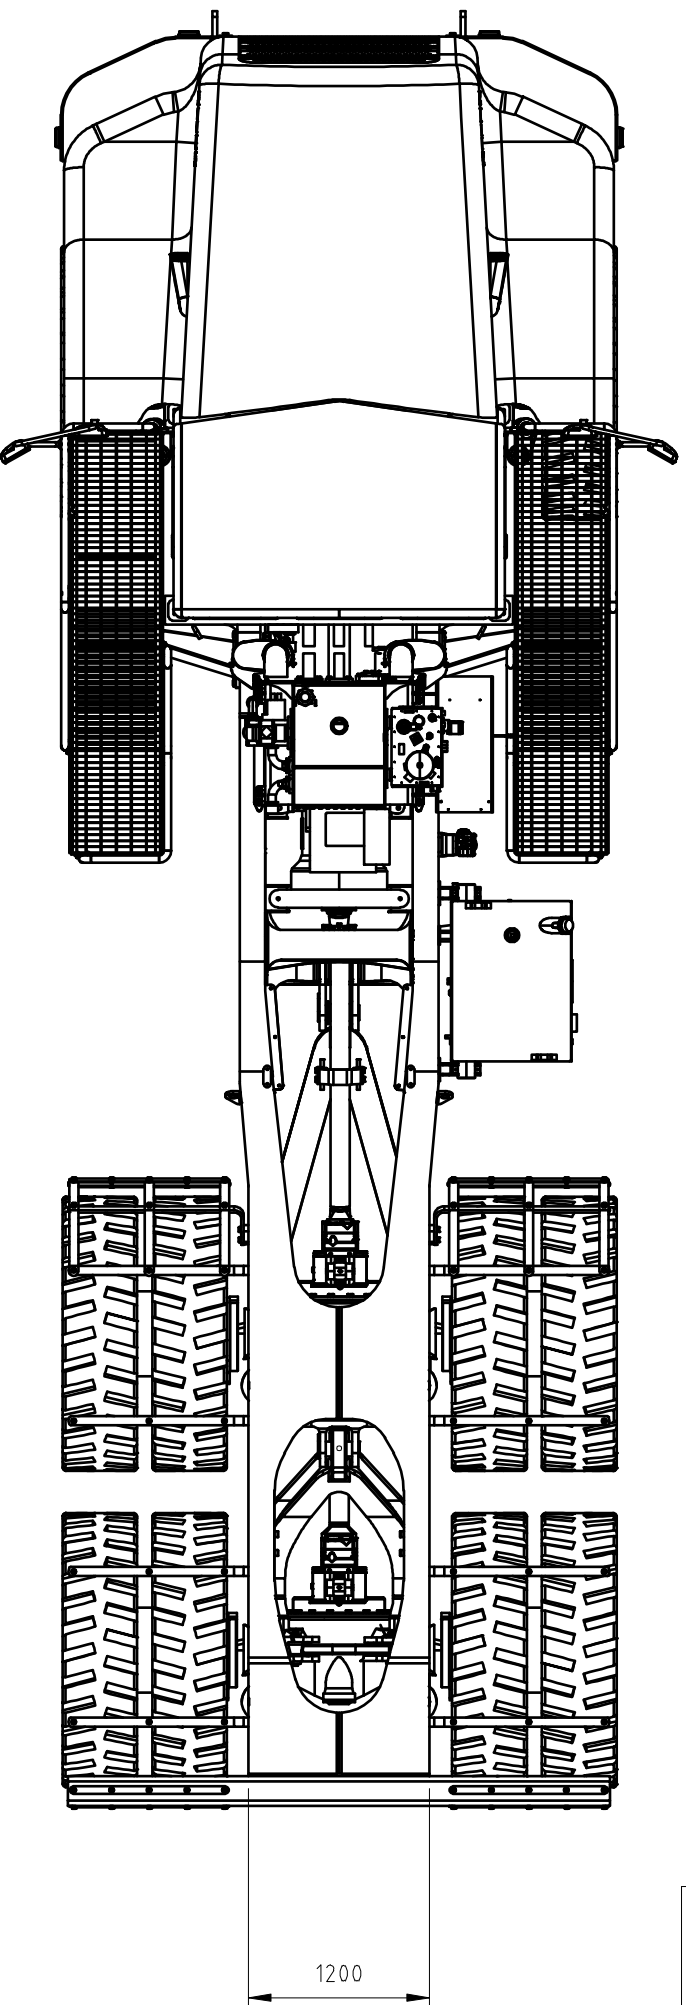

THE INFORMATION CONTAINED HEREON IS THE PROPERTY OF HAULMAX PTY LTD. WITHOUT WRITTEN PERMISSION, ANY COPYING, TRANSMITTAL TO OTHERS, AND ANY USE EXCEPT THAT FOR WHICH IT IS LOANED, IS PROHIBITED.

FRONT AXLE

TARE 16250 kg

GROSS 22000 kg

REAR AXLE COMBINED

TARE TOTAL 38000 kg

GROSS TOTAL 110000 kg

HAULMAX

PO Box 717
WYNVARD TAS 7325
Tel: +61 03 6442 2166
Fax: +61 03 6442 2755
www.haulmax.com

Drawing Title:

HAULMAX 3770 BARE CHASSIS
GENERAL ARRANGEMENT

Drawing Standard:

AS 1100

Note:
DO NOT SCALE

Drawn: F. Fikus

Date 30/11/2009

Job No. 3770

Drawing No. 3770G 30.11.2009 sht 1

Scale 1:50

Rev 0